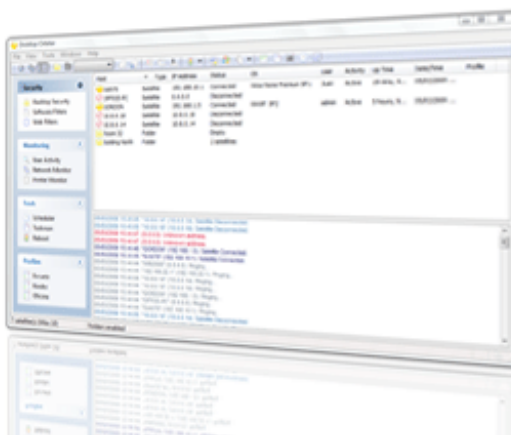

Centralized Security Administration

ORBITER8

Centralized Management

Protect and manage workstations from a centralized location.

Create Safe Environments

Make sure workers/students do not waste time: monitor, lock desktops.

Easy, Remote, Encrypted

Desktop Orbiter is easy to setup, fast to deploy, secure, and works remotely.

Features

- Desktop and system security
- User activity monitoring
- Software filtering
- Remote desktop
- Administration tools
- Reporting tools
- Fast deployment and much more!